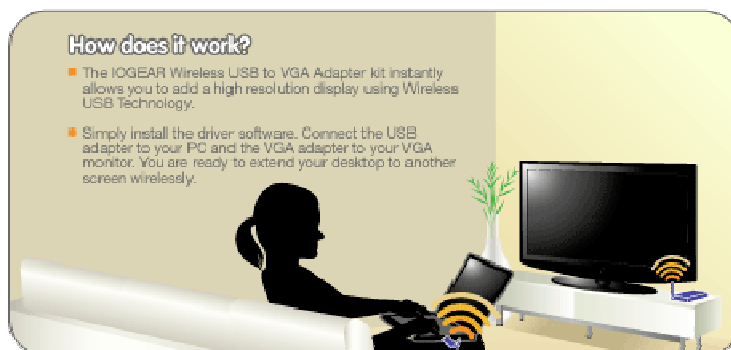

Wireless USB to VGA Kit (GUW2015VKIT)

Description

Wireless USB is a short range (in room) wireless technology that eliminates the USB cables between your PC and USB based peripherals.

We utilize this technology and combine with our USB to VGA expertise to develop this Wireless USB to VGA Kit. You can enjoy video contents on your favorite screen anywhere in the same room as your PC. The kit is ideal for wirelessly displaying the PC content on a remote monitor and eliminates the hassles associated with the installation of PC and flat-panel TV or projector.

Features

- **Wireless VGA** - Extend or clone your PC desktop to a remote display wirelessly up to 30 ft. away*
- **Flexible & Easy Set-up** - Eliminate the long and unattractive cable runs. Mount your projector anywhere you want
- **HD Video Output** - Up to 720p video streaming from your PC. Support resolutions up to UXGA (1600x1200) or WSXGA+ (1680x1050)
- **Multiple PC Connections** – Edit spreadsheet from your laptop or browse Internet from another desktop. Easily switch video content from up to 3 Wireless USB enabled PCs

Diagram